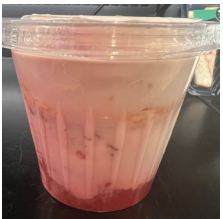

Short Shelf Life Products