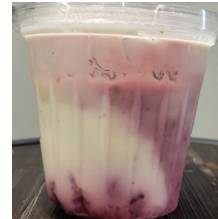

**BUFFALO CHICKEN SNACK**  
Buffalo Chicken Salad, Cheddar Cheese & Crackers. **Size: 3.5 oz.**  
Vistar ID #VEF61435

**PROTEIN SNACK**  
Creamy Peanut Butter, Crackers with an Almond and Craisin Medley. **Size: 3 oz.**  
Vistar ID #VEF61434

## Extended Shelf Life Products (ESL) (continued)

**PEPPERONI & SWISS SNACK**  
Thin sliced traditional pepperoni and swiss cheese with flaky, buttery crackers. **Size: 3 oz.**  
Vistar ID #VEF85800

**STREET CORN SNACK**  
Street corn salad with cotija cheese with Tajin packet. **Size: 4 oz.**  
Vistar ID #VEF61127

**ALMONDS & CHOCOLATE SNACK**  
Roasted almonds, crasins, cheddar cheese and candied chocolate pieces. **Size: 3 oz.**  
Vistar ID #VEF61126

## Short Shelf Life Products

**STRAWBERRY PARFAIT**  
Creamy vanilla yogurt, chopped sweet strawberries garnished with coconut-almond granola. **Size: 6.5 oz.**  
**11 DAY SHELF LIFE**  
Vistar ID #VEF58548